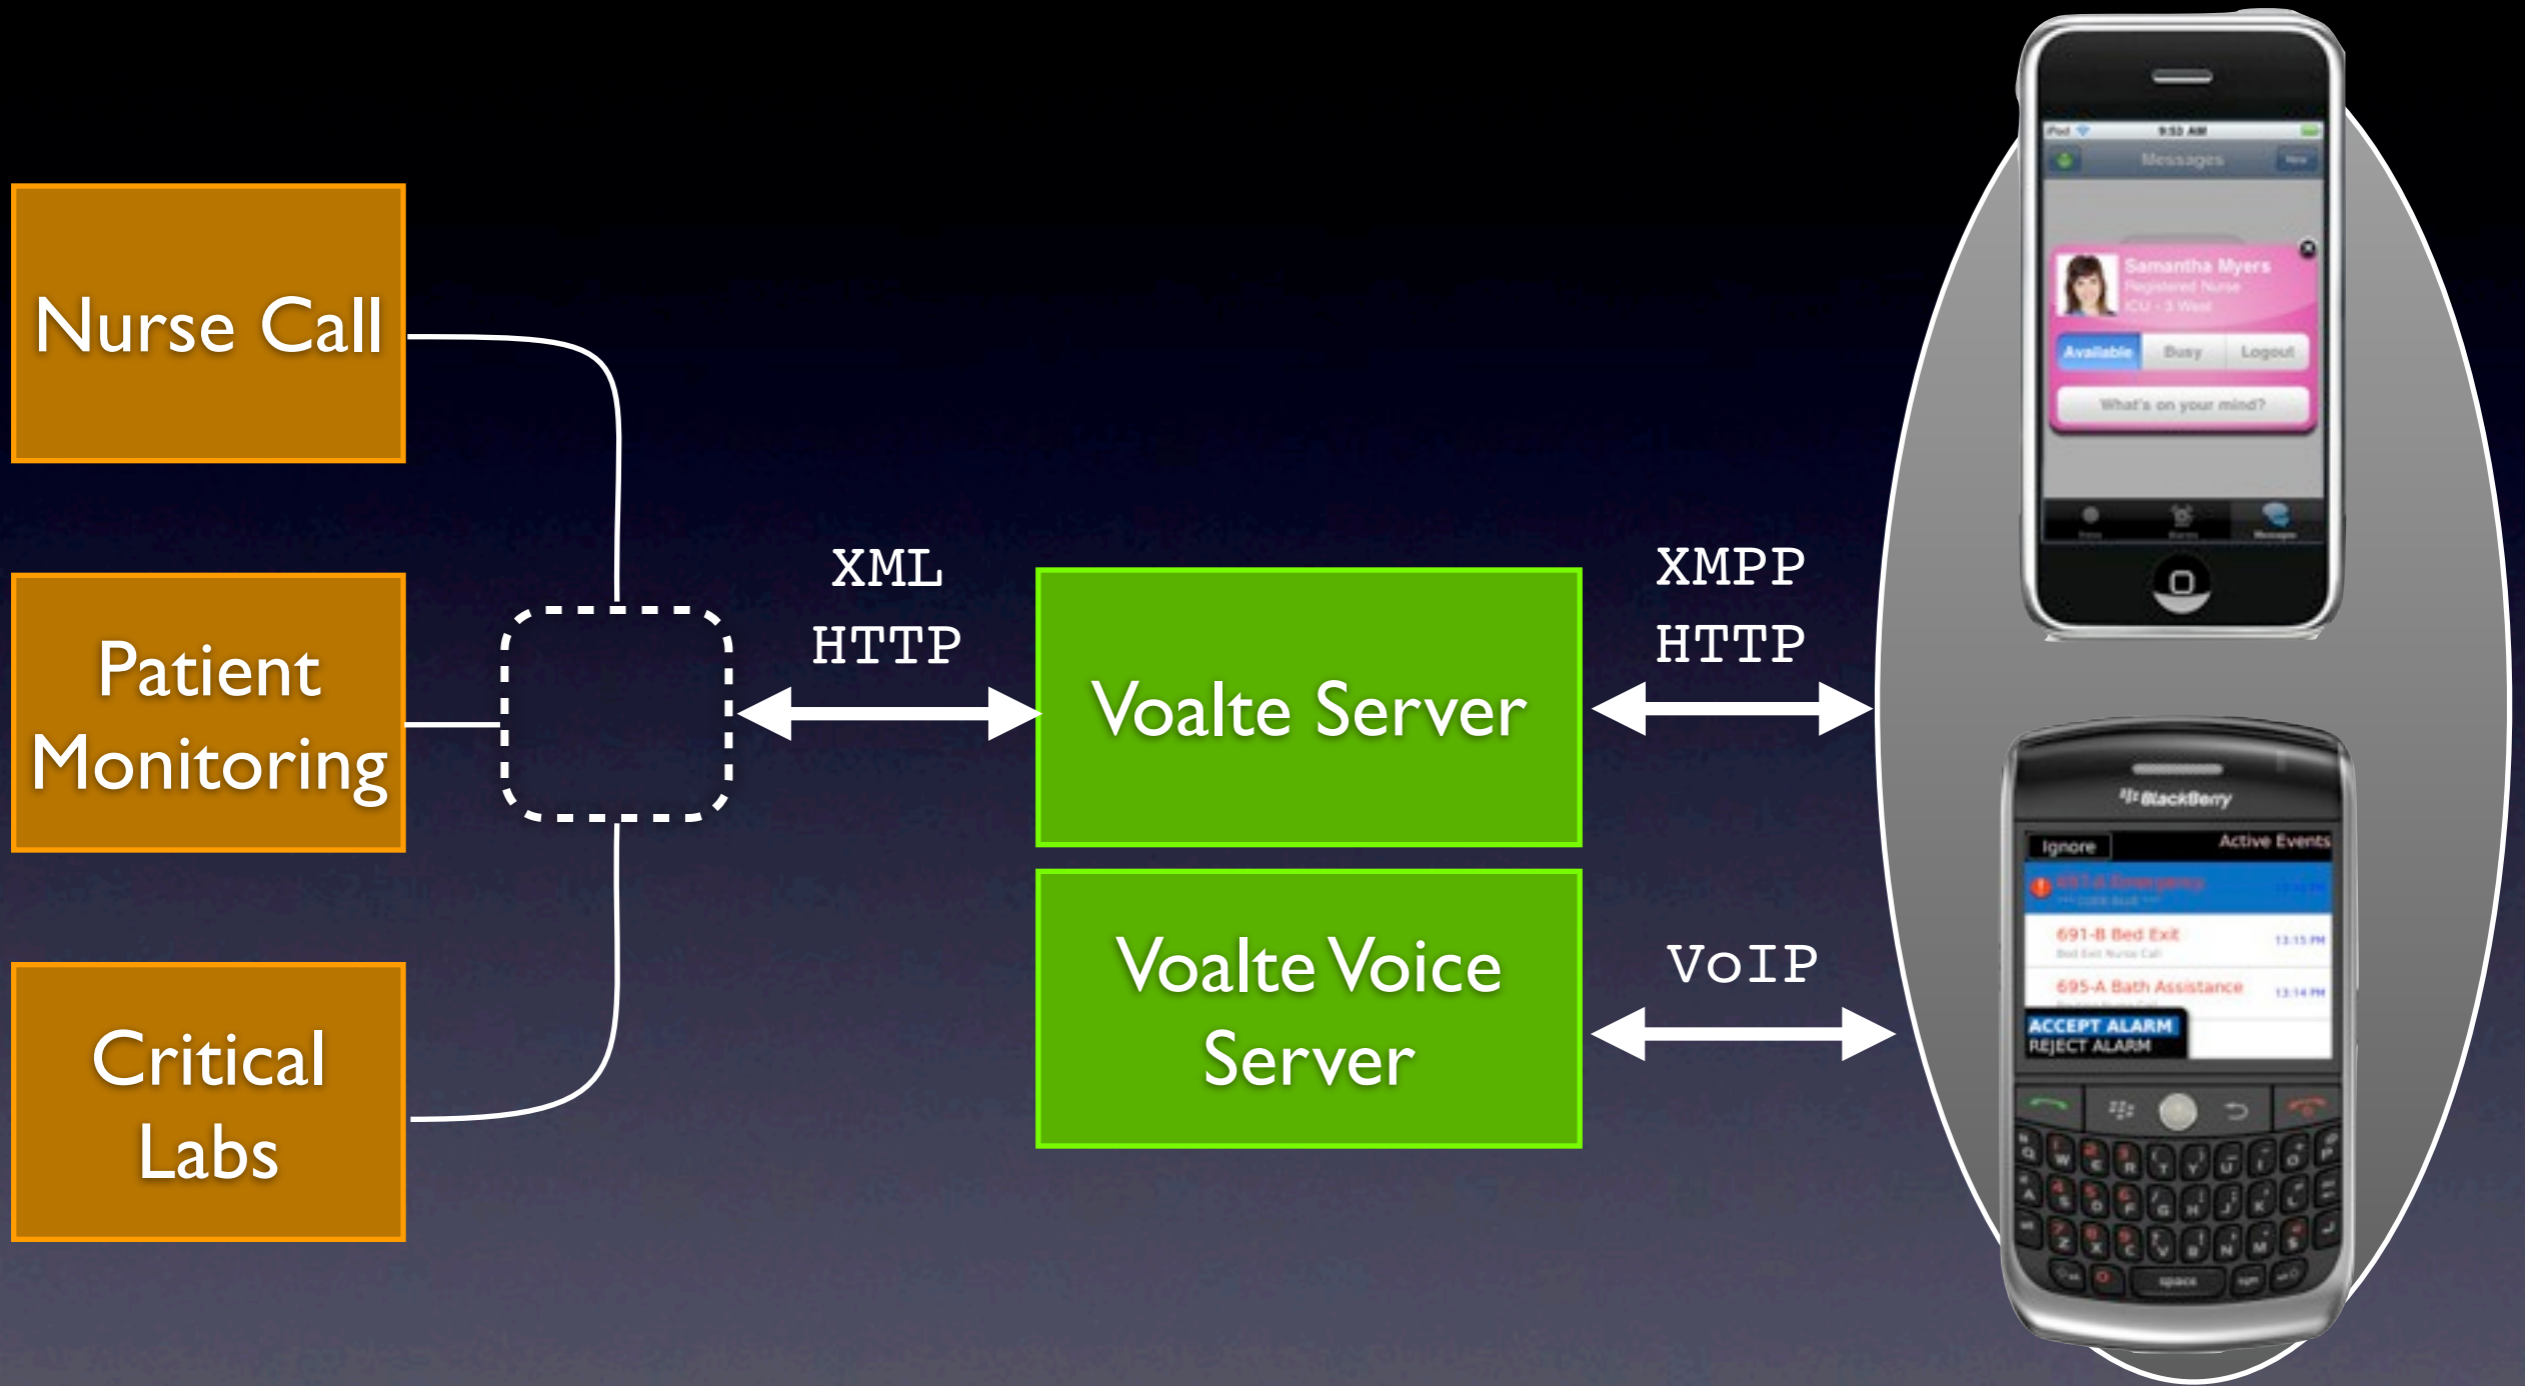

# Erlang in Healthcare

Benjamin King  
Co-founder and CTO  
Voalté

Who?

Why?

# Why?

The same requirements as telecom...

- Highly concurrent
- Distributed
- Fault-tolerant
- Robust
- Real-time
- Hot-code upgrade

# Voalte Server

Voalte Modules

Various Other Projects

Mnesia

YAWS

ejabberd

Erlang

OpenLDAP

Linux

Erlang is amazing...

voalte

Redefining point-of-care communication

[www.voalte.com](http://www.voalte.com)

Benjamin King  
Co-founder and CTO  
Email: [king@voalte.com](mailto:king@voalte.com)  
Twitter: VoalteKing