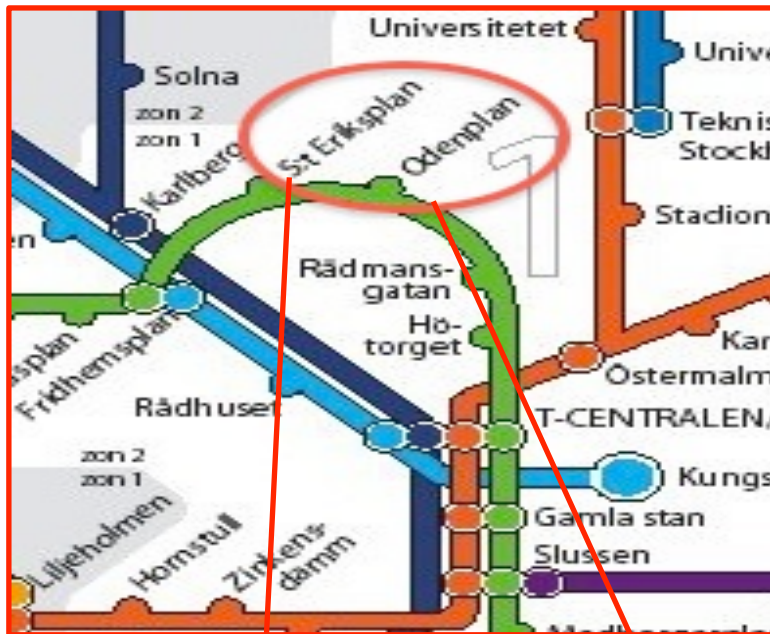

Directions to the Erlang University venue

**Business Center
Bilpalatset**
**S:t Eriksgatan 117, 4 tr
113 43 Stockholm**

Emergency Contact
Telephone

Anders Waldner

0704 450861