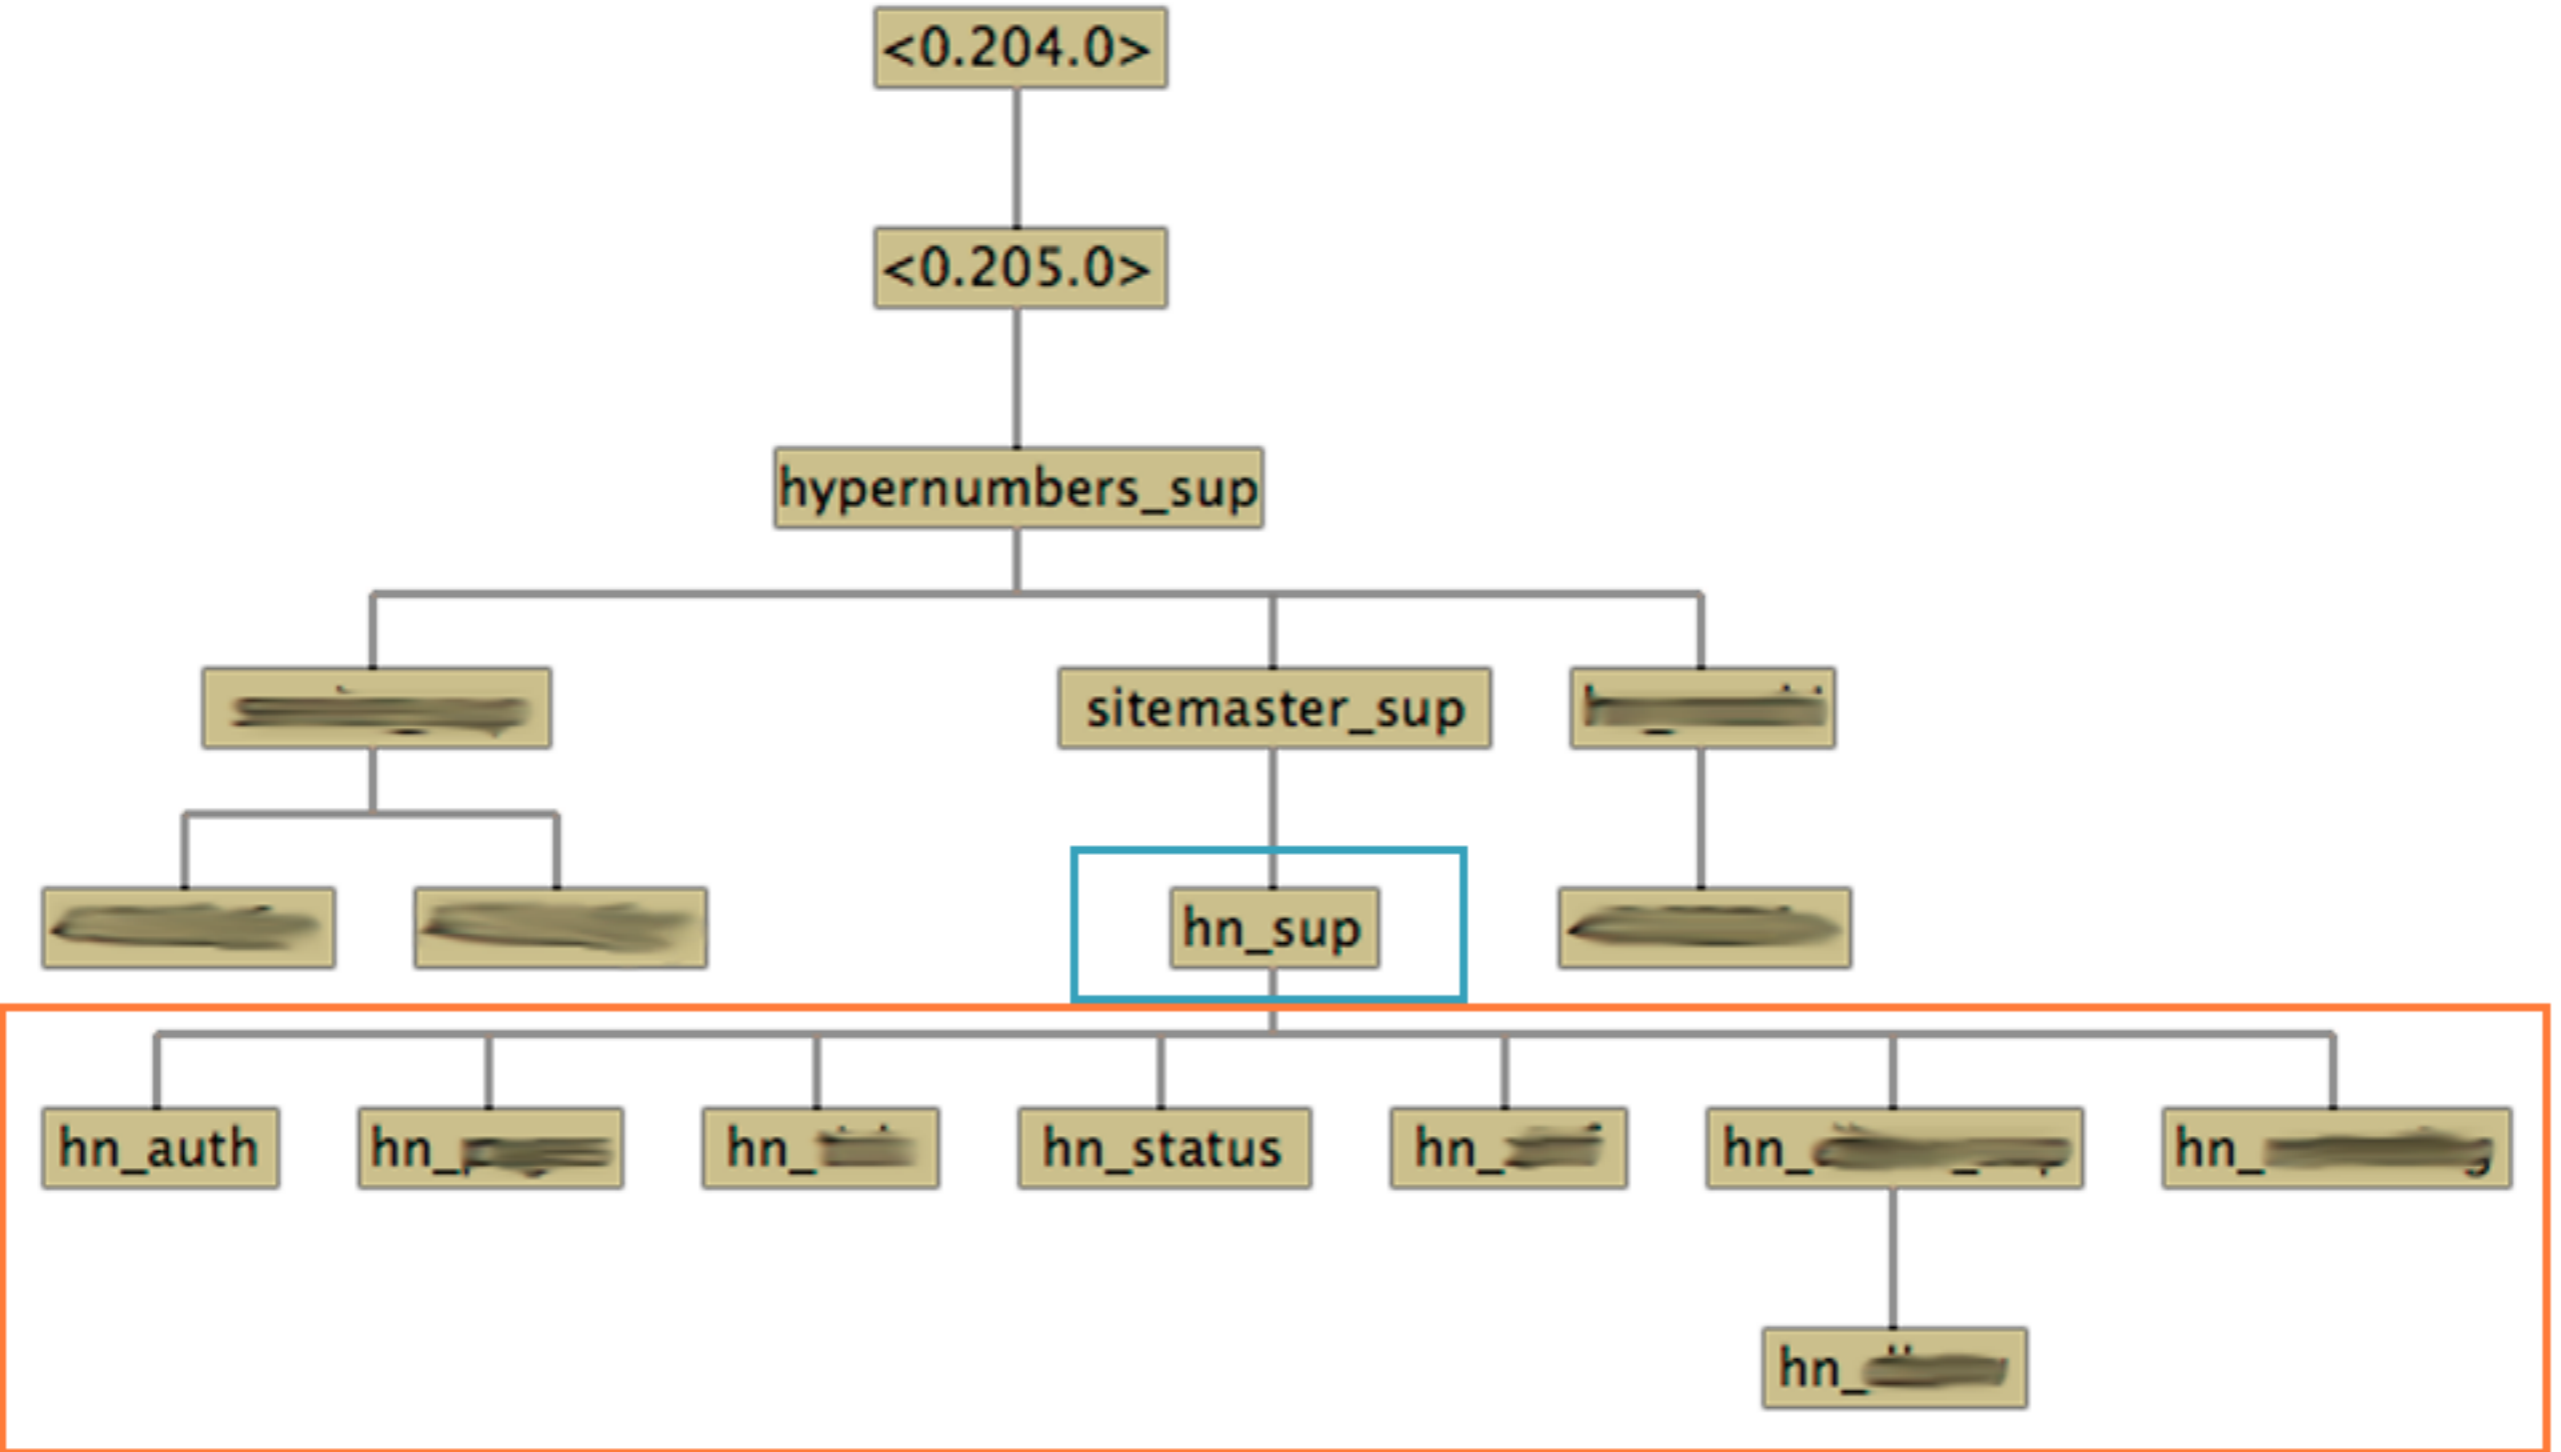

Ironmaster

Robust Cloud Platform Management

Sam Elliott - hyper**numbers**

hyper**numbers**

100% Uptime

Problems

- **Hotswapping**
- **Upgrades**

Hotswapping

Upgrades

Introducing **Ironmaster**

Why Not Chef?

- **Ad Hoc**
- **Erlang**

Major Parts

- **Operations**
- **Pools**
- **Providers**

Behaviours

- **im_operation**
- **im_provider**

Minor Parts

- **SSH**
- **Audit Log**
- **Node Data Store**

Planned Features

- **API Adapters**
- **Web Interface**
- **Notifications**
- **More Languages**

Questions

lenary/ironmaster

Sam Elliott - @lenary